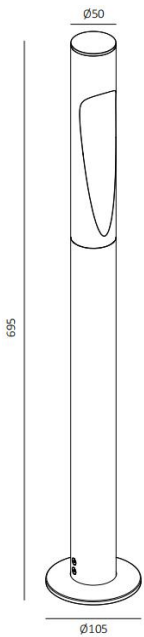

Luminaire

IP65 for outdoor purpose
crossing: No
Warranty: 5 Years